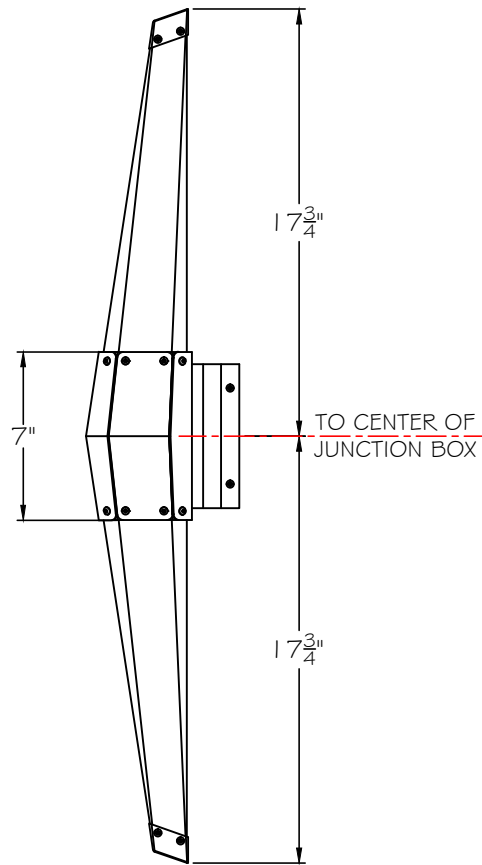

CUSTOMER REFERENCE DRAWING

TOP VIEW

FRONT VIEW

SIDE VIEW

STYLE CONFIGURATIONS:

-1ST (STANDARD BLACK 1018)

-6ST (CHAMPAGNE 1088)

This drawing, specifications and the product depicted are the exclusive property of Fine Art Handcrafted Lighting®. In compliance with US copyright and patent requirements, notice is hereby given that this document and the product depicted shall not be copied, altered or used in any manner without the expressed written consent of Fine Art Handcrafted Lighting®.