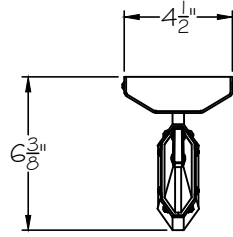

CUSTOMER REFERENCE DRAWING

TOP VIEW

FRONT VIEW

SIDE VIEW

STYLE CONFIGURATIONS:

-1ST (STANDARD BLACK 1018)

-6ST (CHAMPAGNE 1088)

This drawing, specifications and the product depicted are the exclusive property of Fine Art Handcrafted Lighting®. In compliance with US copyright and patent requirements, notice is hereby given that this document and the product depicted shall not be copied, altered or used in any manner without the expressed written consent of Fine Art Handcrafted Lighting®.