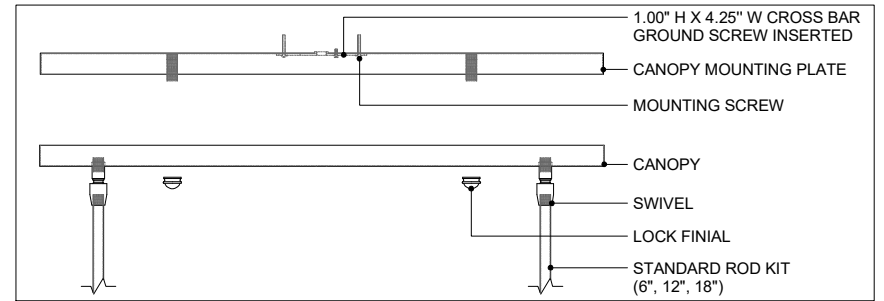

TOP VIEW

FRONT VIEW

SIDE VIEW

9000-0454

ALL WORK © 2019 CURREY & COMPANY