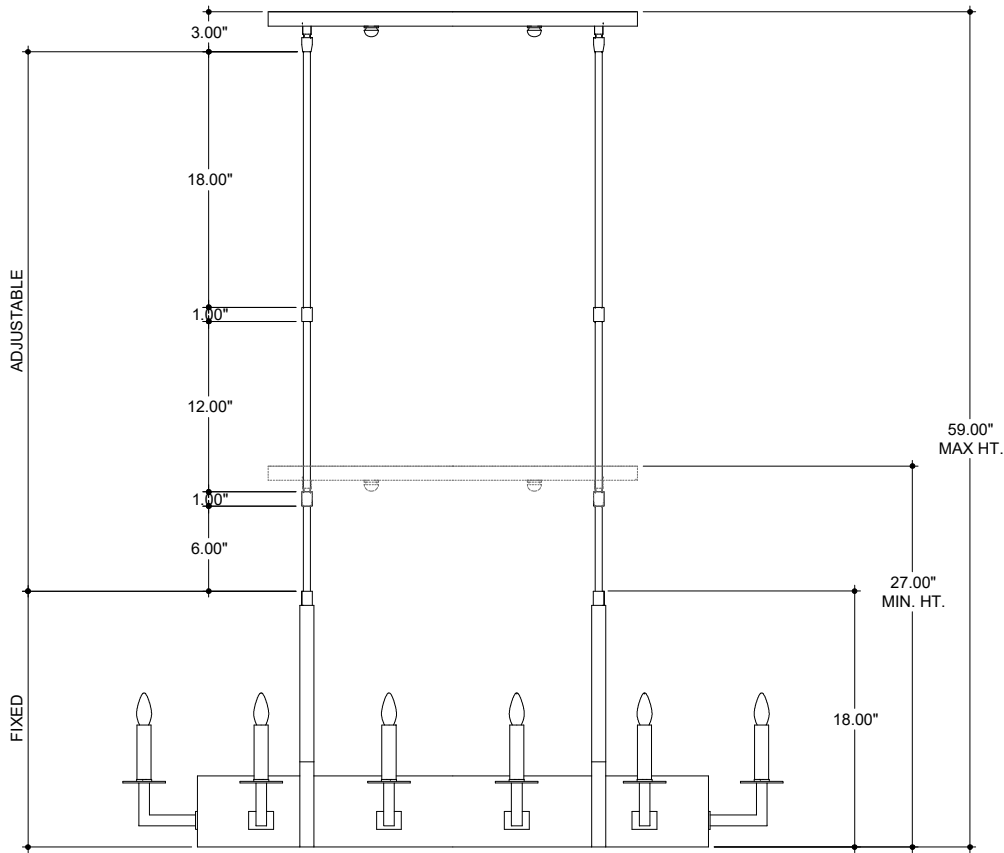

TOP VIEW

FRONT VIEW

SIDE VIEW

9000-0454

ALL WORK © 2019 CURREY & COMPANY