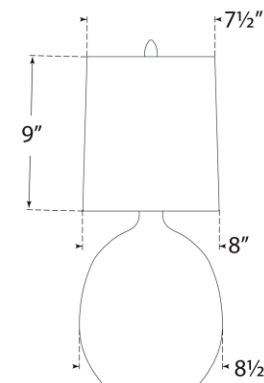

TEAR SHEET

Sao Paulo 21" Table Lamp

Item # TOB 3693CIV-L

Designer: Thomas O'Brien

Height: 21.25"

Width: 13"

Base: 4.25" Round

Finishes: CIV, CRN, CSA

Shade Treatments: L

Shade Details: 12.5" x 13" x 9" Oval

Socket: E26 Dimmer

Wattage: 15 LED A19

Weight: 13 Pounds

Note: UL Only | Reactive Ceramic Glazes Will Vary in Color and Texture

Top View

Side View

Front View