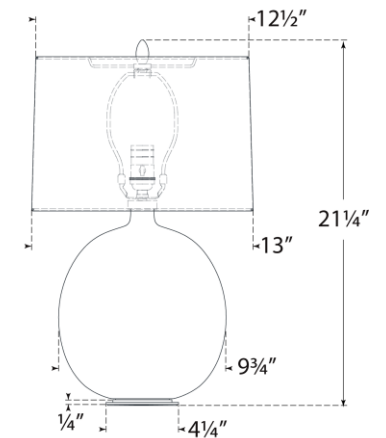

TEAR SHEET

Sao Paulo 21" Table Lamp

Item # TOB 3693CIV-L

Designer: Thomas O'Brien

Height: 21.25"

Width: 13"

Base: 4.25" Round

Finishes: CIV, CRN, CSA

Shade Treatments: L

Shade Details: 12.5" x 13" x 9" Oval

Socket: E26 Dimmer

Wattage: 15 LED A19

Weight: 13 Pounds

Note: UL Only | Reactive Ceramic Glazes Will Vary in Color and Texture

Top View

Side View