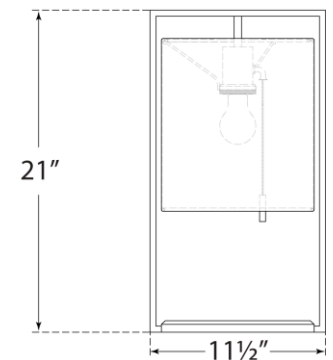

TEAR SHEET

Zenz Medium Table Lamp

Item # RB 3130WI/DW-L

Designer: Ray Booth

Height: 21"

Width: 11.5"

Base: 10" x 11.5" Decorative

Finishes: PN/W, WI/DW

Shade Treatments: L

Shade Details: 10" x 10" x 11.25"

Socket: E26 Pull Chain

Wattage: 15 LED A19

Weight: 8 Pounds

Top View

Side View

Front View