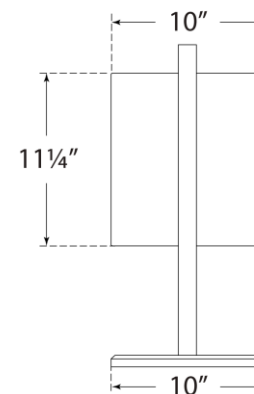

TEAR SHEET

Zenz Medium Table Lamp

Item # RB 3130WI/DW-L

Designer: Ray Booth

Height: 21"

Width: 11.5"

Base: 10" x 11.5" Decorative

Finishes: PN/W, WI/DW

Shade Treatments: L

Shade Details: 10" x 10" x 11.25"

Socket: E26 Pull Chain

Wattage: 15 LED A19

Weight: 8 Pounds

Top View

Side View

Front View