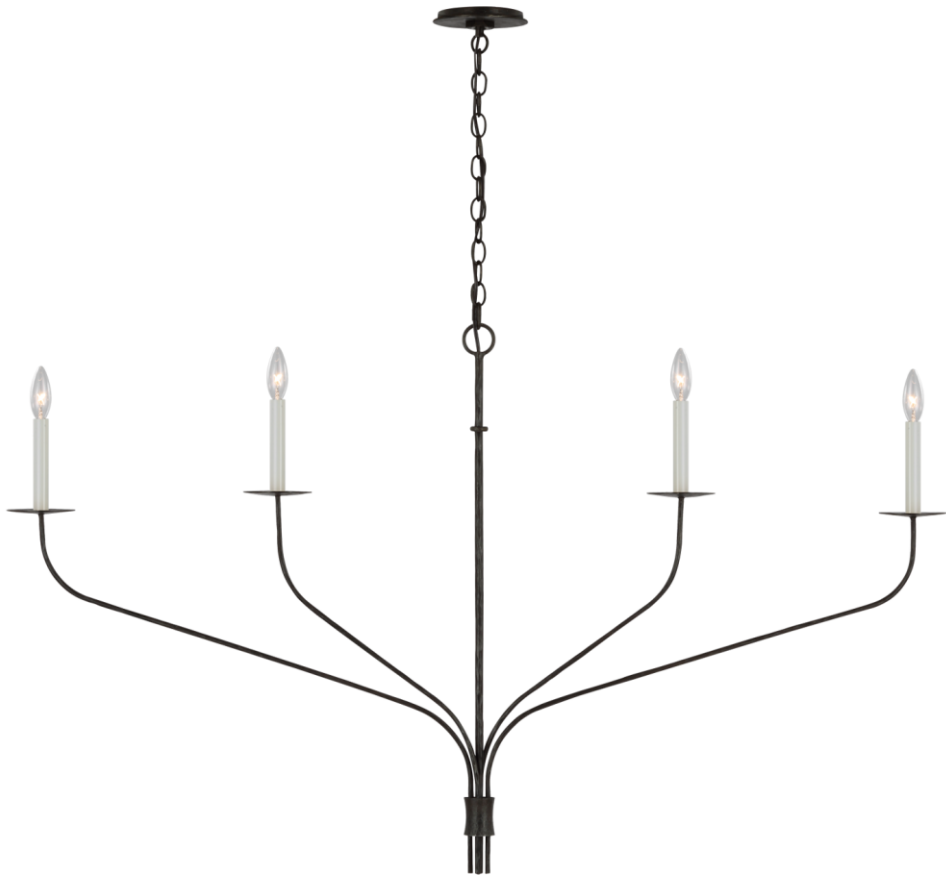

TEAR SHEET

Belfair Grande Four Light Linear Chandelier

Item # IKF 5755AI

Designer: Ian K. Fowler

Height: 31.25"

Width: 54" x 4"

Canopy: 4.75" Round

Finishes: AI, GI

Socket: 4 - E12 Candelabra

Wattage: 4 - 5.5 LED C11

Weight: 9 Pounds

Front View

Top View