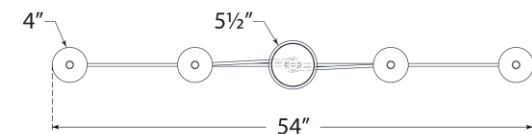

TEAR SHEET

Belfair Grande Four Light Linear Chandelier

Item # IKF 5755AI

Designer: Ian K. Fowler

Height: 31.25"

Width: 54" x 4"

Canopy: 4.75" Round

Finishes: AI, GI

Socket: 4 - E12 Candelabra

Wattage: 4 - 5.5 LED C11

Weight: 9 Pounds

Front View

Top View