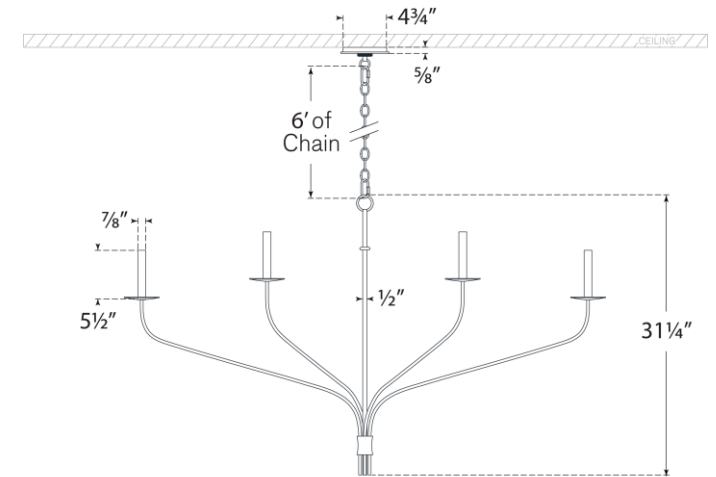

TEAR SHEET

Belfair Grande Four Light Linear Chandelier

Item # IKF 5755AI

Designer: Ian K. Fowler

Height: 31.25"

Width: 54" x 4"

Canopy: 4.75" Round

Finishes: AI, GI

Socket: 4 - E12 Candelabra

Wattage: 4 - 5.5 LED C11

Weight: 9 Pounds

Front View

Top View