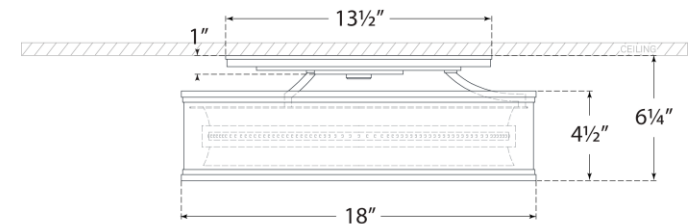

## Connery 18" Flush Mount

Item # CHC 4612WHT/AB

Designer: Chapman & Myers

Height: 6.25"

Width: 18"

Canopy: 13.5" Round

Finishes: AB, BZ, PN, WHT/AB

Lightsource: Dedicated LED

Wattage: 25w (2000lm)

Weight: 15 Pounds

Front View

Bottom View