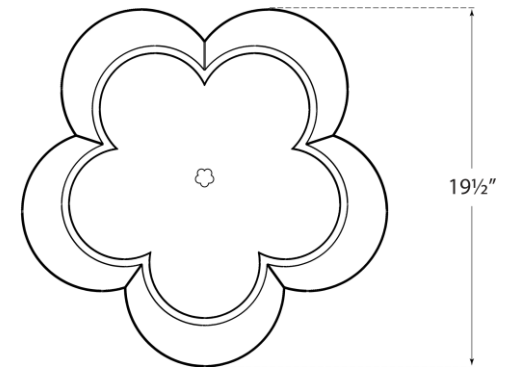

TEAR SHEET

Arabelle Large Flush Mount

Item # ARN 4307BSL-FG

Designer: AERIN

Height: 8.25"

Width: 19.5"

Finishes: BSL, G

Glass Options: FA

Socket: 4 - E12 Candelabra

Wattage: 4 - 40 B11

Weight: 18 Pounds

ARN4307

Bottom View