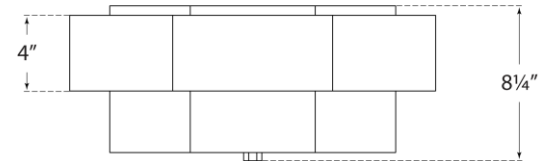

TEAR SHEET

Arabelle Large Flush Mount

Item # ARN 4307BSL-FG

Designer: AERIN

Height: 8.25"

Width: 19.5"

Finishes: BSL, G

Glass Options: FA

Socket: 4 - E12 Candelabra

Wattage: 4 - 40 B11

Weight: 18 Pounds

ARN4307

Bottom View