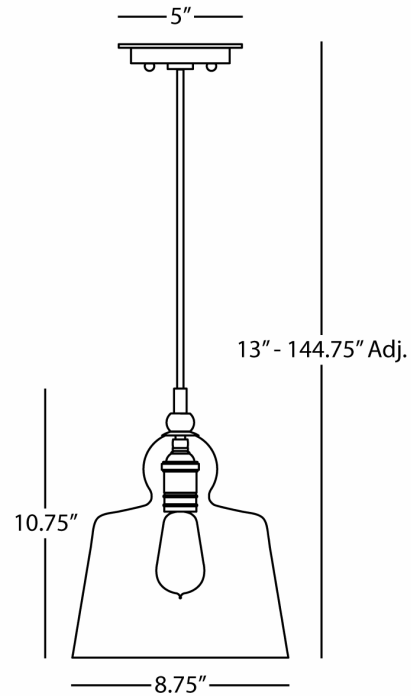

ALBERT

S746

Pendant

1 - 100W Max.

Bulb Type: A

Direct Wire

Polished Nickel Finish

Clear Glass Shade

Susp. Hardware: 12ft. Black Fabric Wrapped Cord

Ships with 1-40W Filament Bulb

FINISH OPTION:

P746 - Patina Nickel

Z746 - Deep Patina Bronze

**\*\* Available for Quick SHIP \*\***