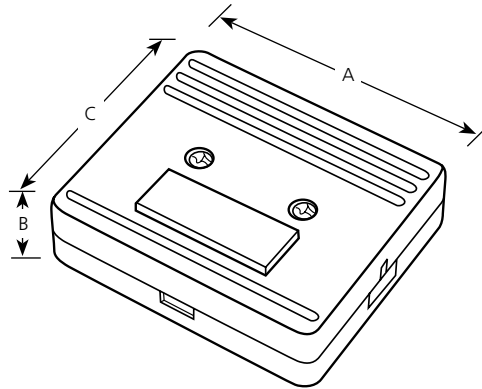

## Hide-A-Lite III

## Undercabinet

Type \_\_\_\_\_  
-20 -30  
P8740

Catalog No.	Finish		Dimensions (Inches)		
	Antique Bronze	White	A	B	C
P8740	-20	-30	3-1/4	7/8	3-1/2

#### General

- Accepts direct wire Romex input and provides power for Hide-A-Lite III systems.
- Antique Bronze (-20), White (-30) finishes
- Cable connection ports on either side