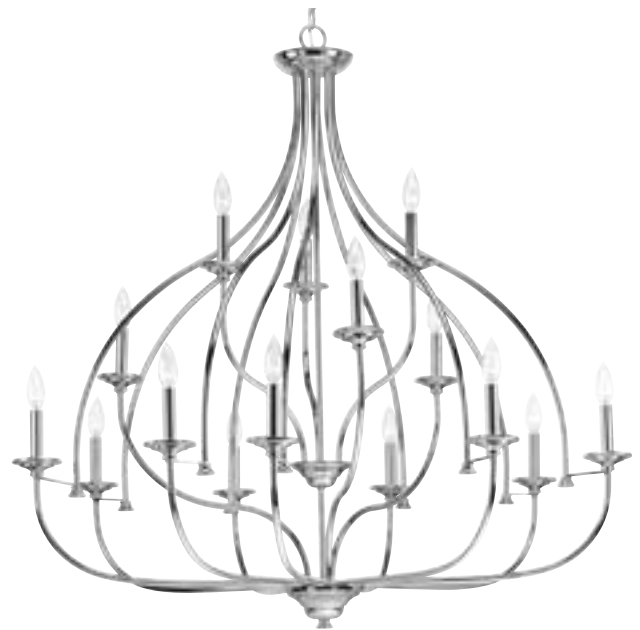

DATE: _____ TYPE: _____

NAME: _____

PROJECT: _____

Incandescent

P400110-015

Tinsley

Featuring soft angles and impressive sculptural curves, Tinsley is a refreshingly updated design for Luxe, Transitional and Traditional interiors. The frame is complemented by classic etched glass shades or open candle designs. Overscaled details found in Tinsley are ideal for welcoming guests and visitors in a foyer or entryway, as well as in luxe dining room or traditional living room settings.

Diameter: 42"
Height: 41-3/4"
Overall Ht. W/Chain: 154"

- Featuring soft angles and impressive sculptural curves
- Tinsley is a refreshingly updated design for Luxe, Transitional and Traditional interiors
- Polished Chrome finish
- Three tier chandelier uses 15, 60-watt max. candelabra style bulbs (sold separately)
- Frame is complemented by classic etched glass shades or open candle designs
- Overscaled details found in Tinsley are ideal for welcoming guests

Category: Chandeliers

Finish: Polished Chrome (plated)

Construction: Steel construction

Glass/Shade: Etched Glass

MOUNTING	ELECTRICAL	LAMPING	ADDITIONAL INFORMATION
Hanging mounted Mounting strap for outlet box included Ten feet of 9 gauge chain supplied Canopy covers a standard 4" octagonal recessed outlet box 5.5" W., 1" ht., 5.5" depth	15 feet of wire supplied 120 V	Quantity: Fifteen 60w max. candelabra E12 base	cULus Dry location listed 1 year limited warranty