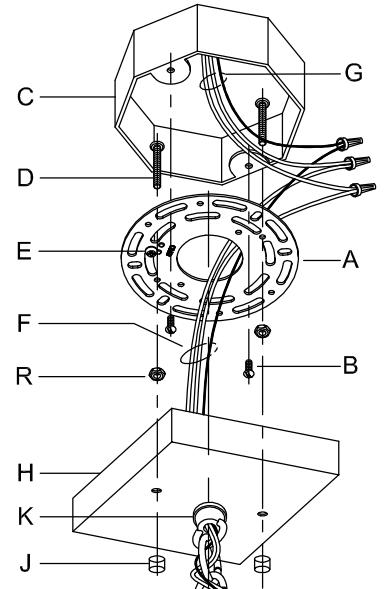

CAUTION: Read instructions carefully and turn electricity off at main circuit breaker panel before beginning installation.

500095

WARNING - If any Special Control Devices are used with this Fixture, Follow the Instructions Carefully to assure full compliance with N.E.C. requirements. If there are any questions, contact a Qualified Electrical Contractor.

CANOPY MOUNTING & WIRE CONNECTION ASSEMBLY STEPS:

Attach (N), (P) to achieve overall desired length.
 Joignez (N), (P) pour obtenir la longueur voulue.
 Una (N), (P) para lograr la longitud deseada.

1. D,E → A
2. R → D
3. B,A → C
4. F → P,N,M
5. P → Q
6. M → N
7. L → M,K
8. F → L,K,H
9. F → G
10. H,J → D

FIXTURE ASSEMBLY STEPS:

1. Q2,Q1 → S
2. T,U → S
3. V,U,X → W
4. BB,AA,X → CC
5. EE,AA,DD → CC
6. Y → Z

**B, C, G & Y
 (NOT FURNISHED)
 (NON FOURNIE)
 (NO INCLUIDA)**

Instructions d'Assemblage et Installation