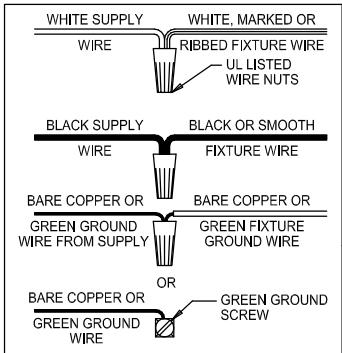

CAUTION: Read instructions carefully and turn electricity off at main circuit breaker panel before beginning installation.

500095

WARNING - If any Special Control Devices are used with this Fixture, Follow the Instructions Carefully to assure full compliance with N.E.C. requirements. If there are any questions, contact a Qualified Electrical Contractor.

CANOPY MOUNTING & WIRE CONNECTION ASSEMBLY STEPS:

Attach (N), (P) to achieve overall desired length.
 Joignez (N), (P) pour obtenir la longueur voulue.
 Una (N), (P) para lograr la longitud deseada.

1. D,E → A
2. R → D
3. B,A → C
4. F → P,N,M
5. P → Q
6. M → N
7. L → M,K
8. F → L,K,H
9. F → G
10. H,J → D