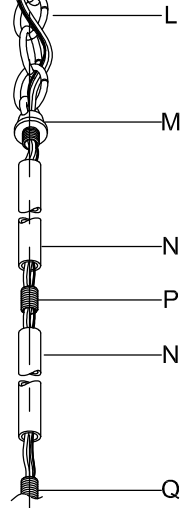

CAUTION: Read instructions carefully and turn electricity off at main circuit breaker panel before beginning installation.

500095

WARNING - If any Special Control Devices are used with this Fixture, Follow the Instructions Carefully to assure full compliance with N.E.C. requirements. If there are any questions, contact a Qualified Electrical Contractor.

CANOPY MOUNTING & WIRE CONNECTION ASSEMBLY STEPS:

Attach (N), (P) to achieve overall desired length.
 Joignez (N), (P) pour obtenir la longueur voulue.
 Una (N), (P) para lograr la longitud deseada.

1. D,E → A
2. R → D
3. B,A → C
4. F → P,N,M
5. P → Q
6. M → N
7. L → M,K
8. F → L,K,H
9. F → G
10. H,J → D

FIXTURE ASSEMBLY STEPS:

1. Q2,Q1 → S
2. T,U → S
3. V,U,X → W
4. BB,AA,X → CC
5. EE,AA,DD → CC
6. Y → Z

**B, C, G & Y
 (NOT FURNISHED)
 (NON FOURNIE)
 (NO INCLUIDA)**

Instructions d'Assemblage et Installation